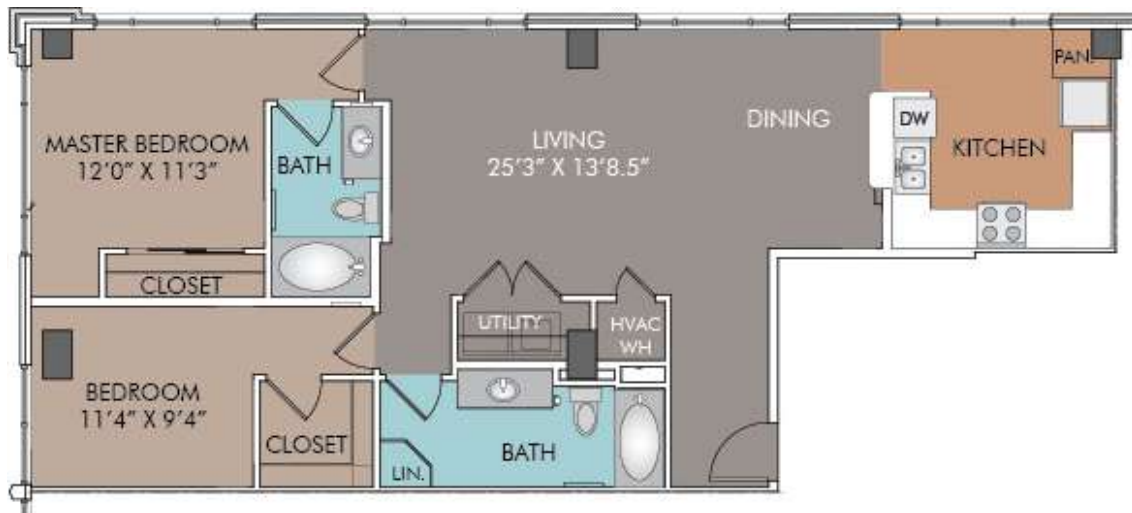

A12

1 BED / 1 BATH

1091

SQ. FT.

	100 N Santa Rosa Street San Antonio, TX 78207
	www.inspiredowntownsa.com

Floor plans are artist's rendering. All dimensions are approximate. Actual product and specifications may vary in dimension or detail. Not all features are available in every apartment. Prices and availability are subject to change. Please see a representative for details.