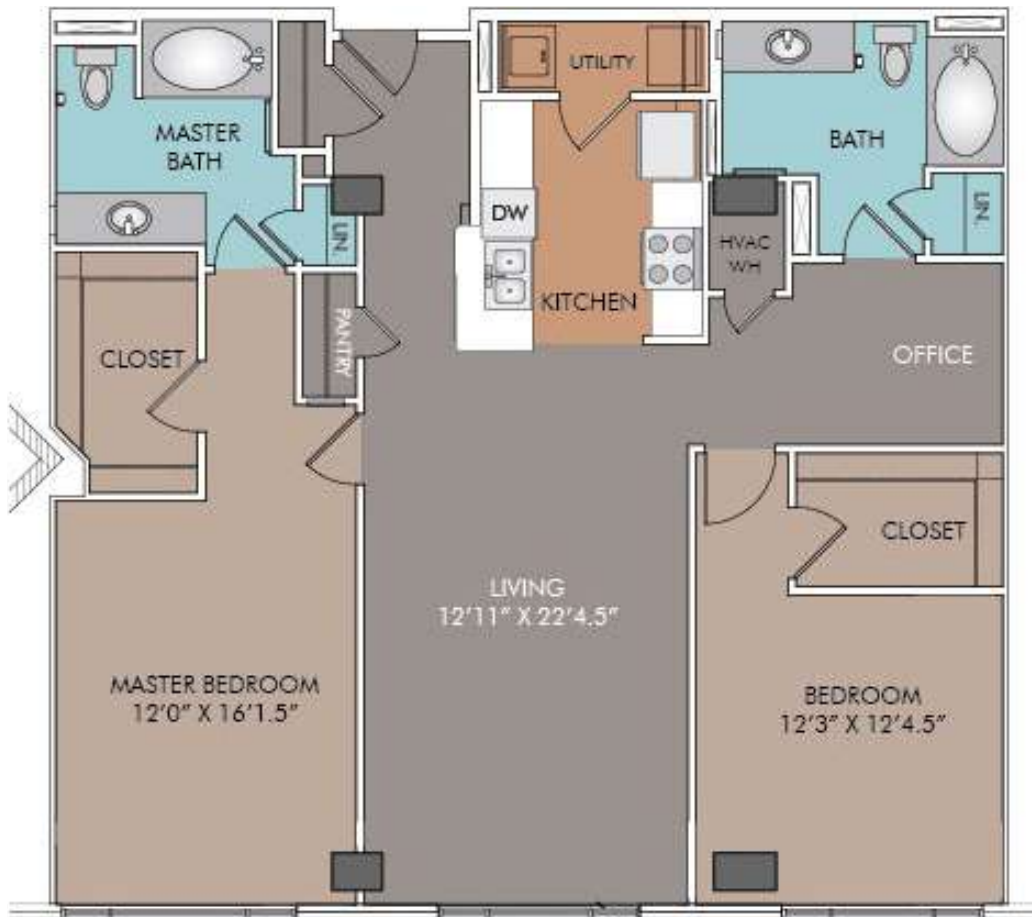

B2

2 BED / 2 BATH

1330

SQ. FT.

	100 N Santa Rosa Street San Antonio, TX 78207
	www.inspiredowntownsa.com

Floor plans are artist's rendering. All dimensions are approximate. Actual product and specifications may vary in dimension or detail. Not all features are available in every apartment. Prices and availability are subject to change. Please see a representative for details.