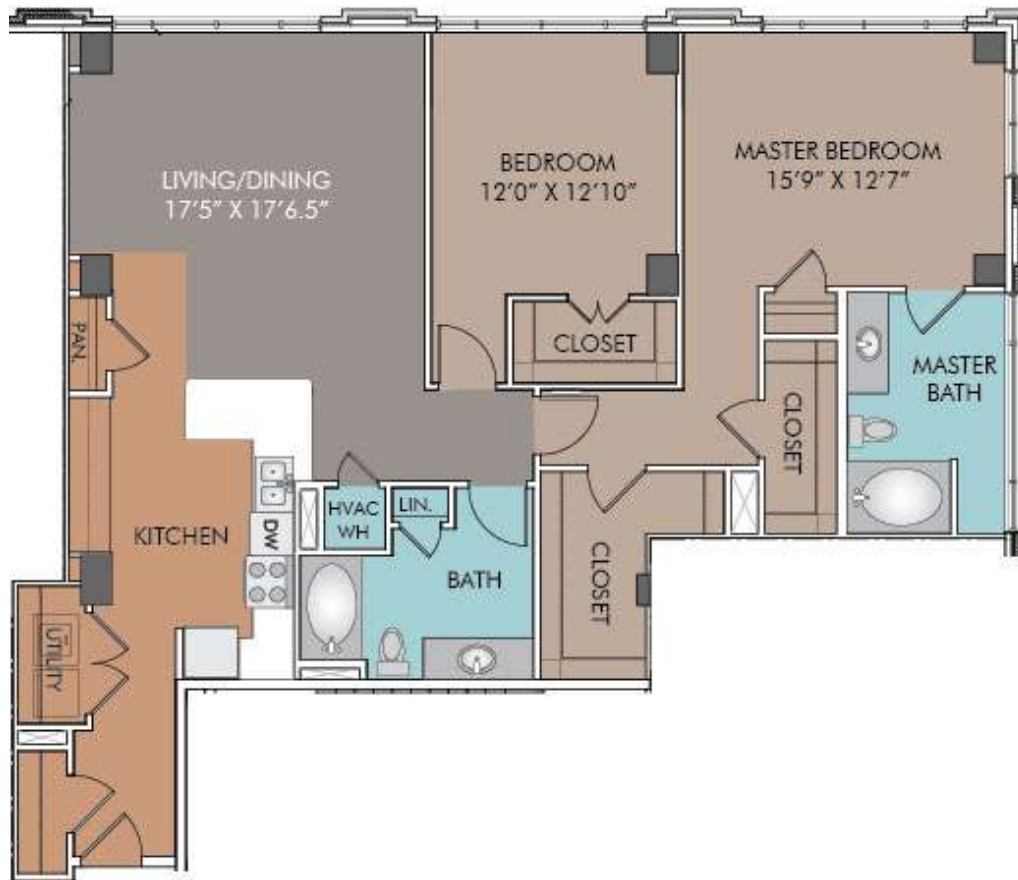

# B4

2 BED / 2 BATH

# 1407

SQ. FT.

	100 N Santa Rosa Street   San Antonio, TX 78207
	<a href="http://www.inspiredowntownsa.com">www.inspiredowntownsa.com</a>

Floor plans are artist's rendering. All dimensions are approximate. Actual product and specifications may vary in dimension or detail. Not all features are available in every apartment. Prices and availability are subject to change. Please see a representative for details.