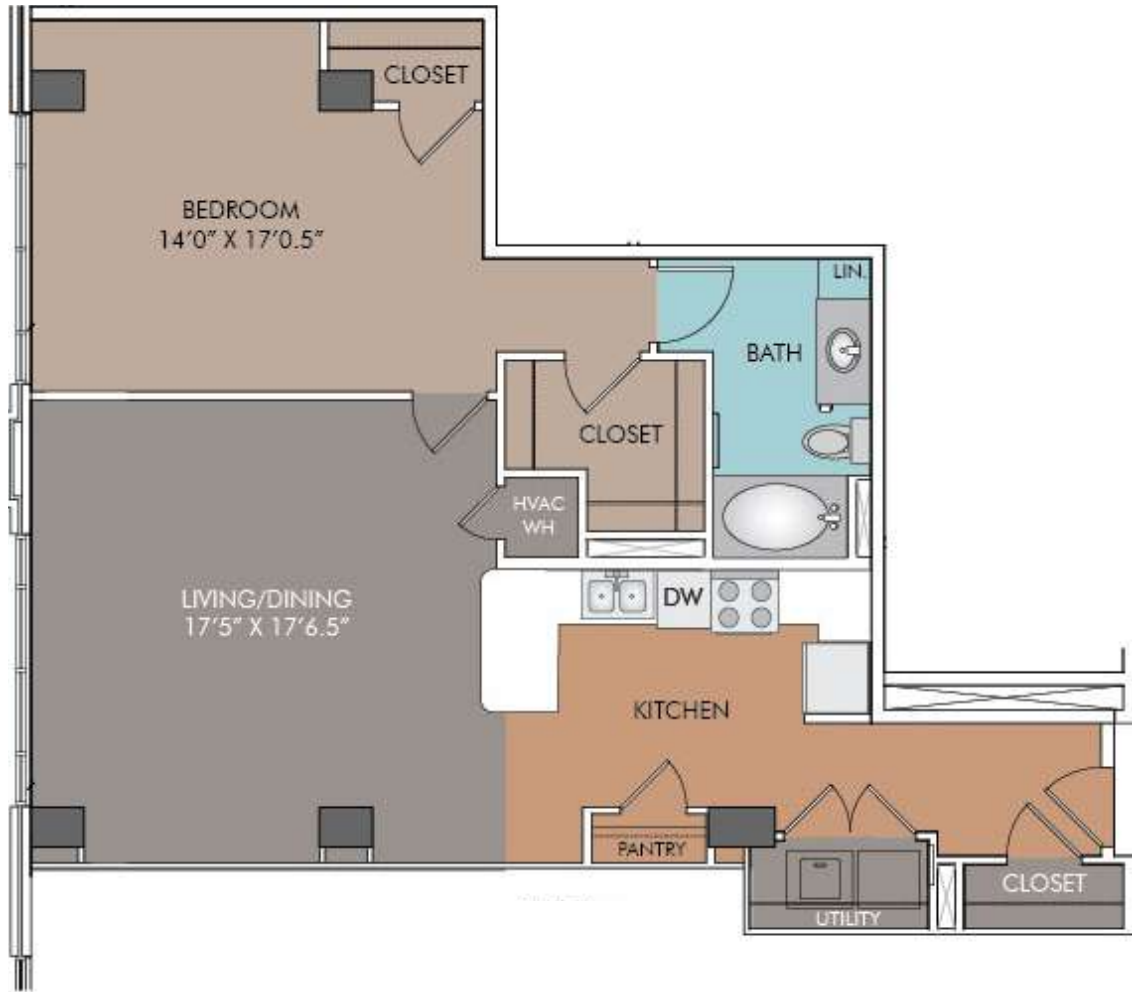

# B7

2 BED / 2 BATH

# 1517

SQ. FT.

	100 N Santa Rosa Street   San Antonio, TX 78207
	<a href="http://www.inspiredowntownsa.com">www.inspiredowntownsa.com</a>

*Floor plans are artist's rendering. All dimensions are approximate. Actual product and specifications may vary in dimension or detail. Not all features are available in every apartment. Prices and availability are subject to change. Please see a representative for details.*