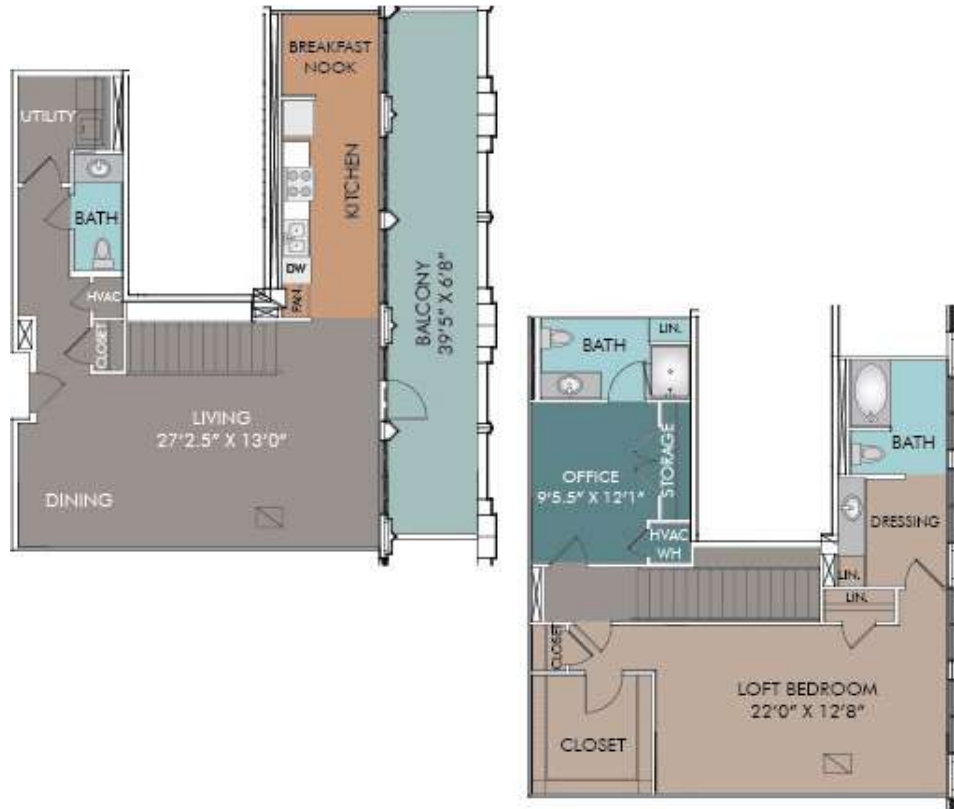

# P15

2 BED / 2.5 BATH

# 1636

SQ. FT.

INSPIRE  
= DOWNTOWN =

100 N Santa Rosa Street | San Antonio, TX 78207

[www.inspiredowntownsa.com](http://www.inspiredowntownsa.com)

*Floor plans are artist's rendering. All dimensions are approximate. Actual product and specifications may vary in dimension or detail. Not all features are available in every apartment. Prices and availability are subject to change. Please see a representative for details.*