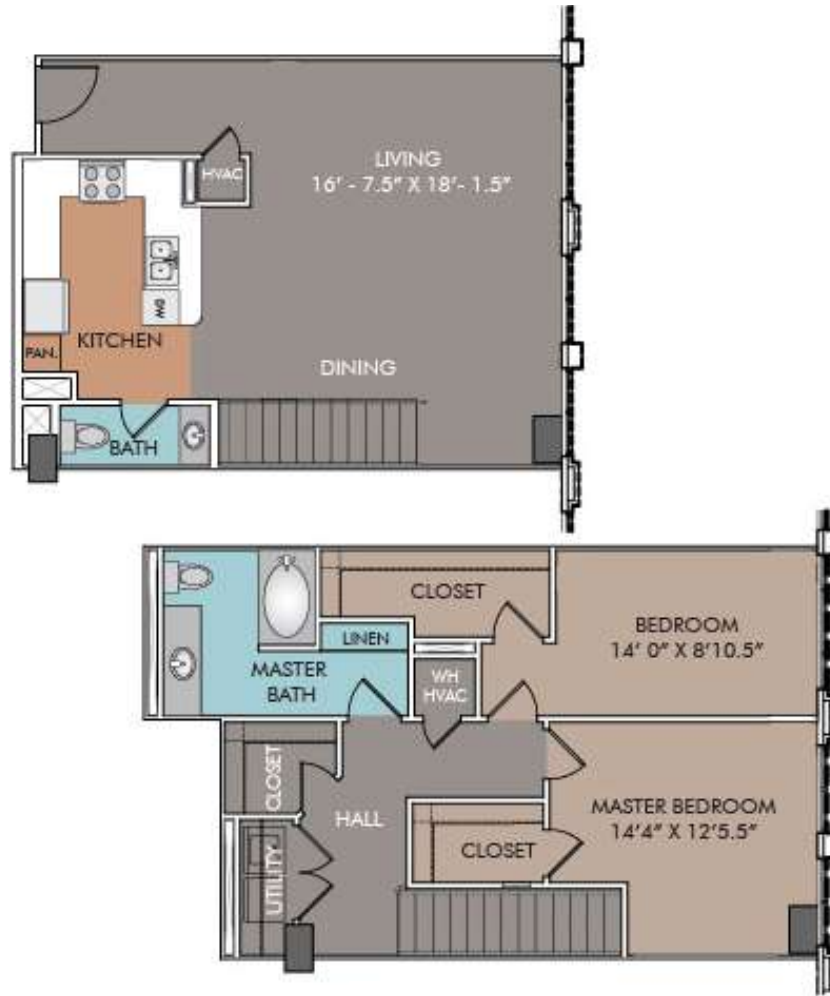

# P17

2 BED / 1.5 BATH

# 1301

SQ. FT.

INSPIRE  
= DOWNTOWN =

100 N Santa Rosa Street | San Antonio, TX 78207

[www.inspiredowntownsa.com](http://www.inspiredowntownsa.com)

*Floor plans are artist's rendering. All dimensions are approximate. Actual product and specifications may vary in dimension or detail. Not all features are available in every apartment. Prices and availability are subject to change. Please see a representative for details.*