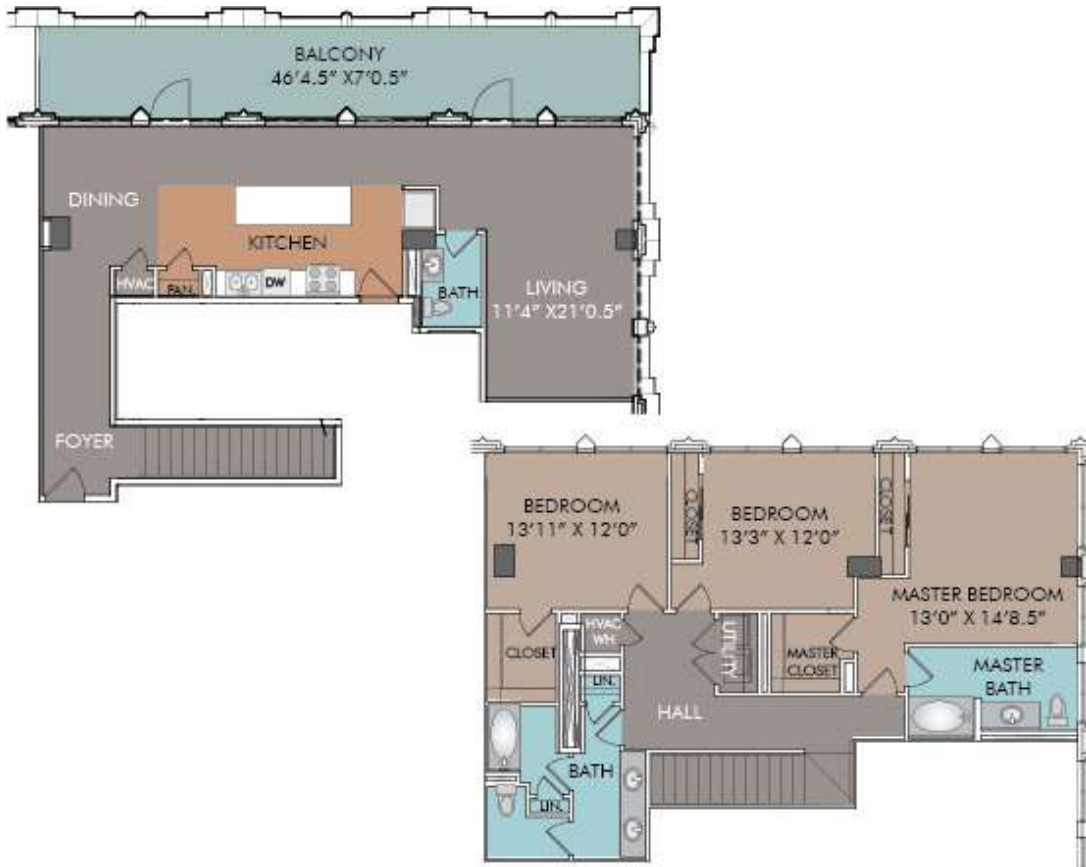

P19

3 BED / 2.5 BATH

2007

SQ. FT.

INSPIRE
= DOWNTOWN =

100 N Santa Rosa Street | San Antonio, TX 78207

www.inspiredowntownsa.com

Floor plans are artist's rendering. All dimensions are approximate. Actual product and specifications may vary in dimension or detail. Not all features are available in every apartment. Prices and availability are subject to change. Please see a representative for details.