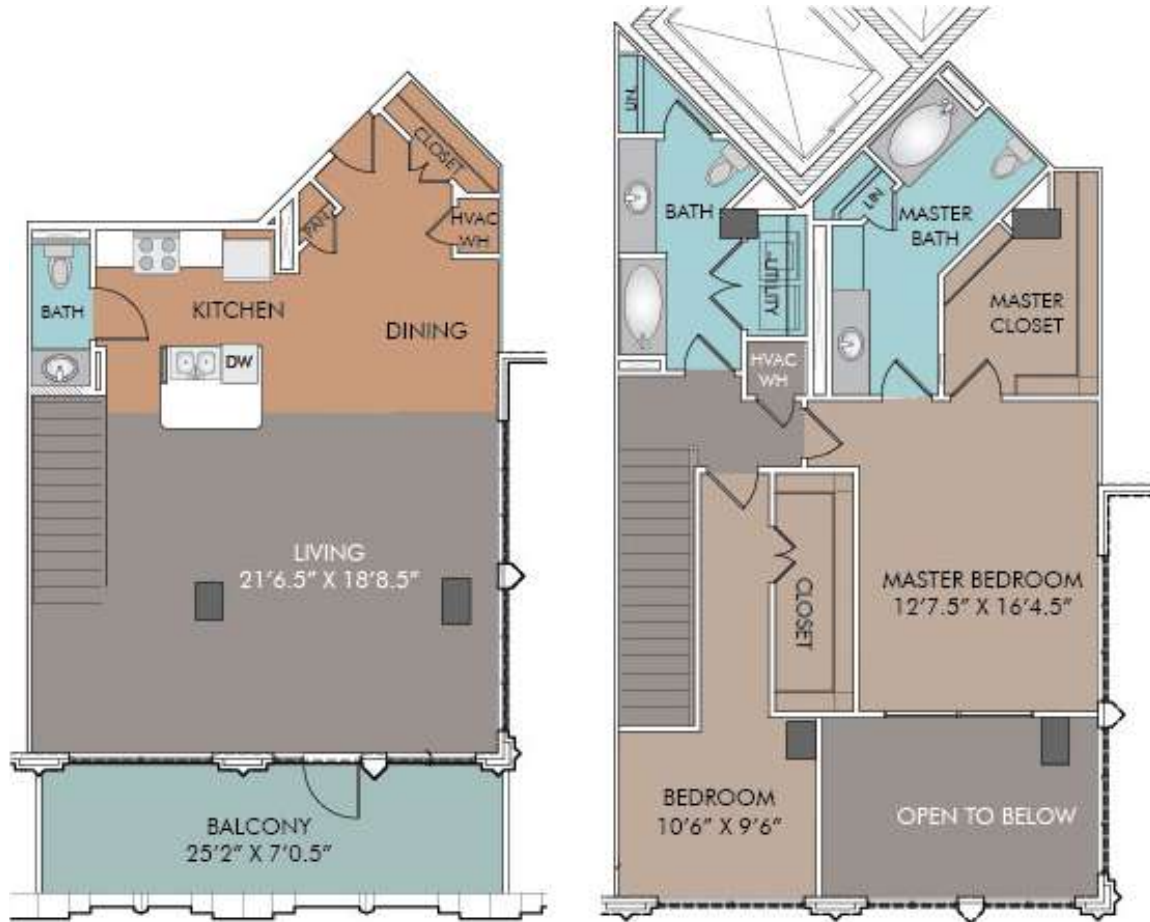

# P3

2 BED / 2.5 BATH

# 1630

SQ. FT.

INSPIRE  
= DOWNTOWN =

100 N Santa Rosa Street | San Antonio, TX 78207

[www.inspiredowntownsa.com](http://www.inspiredowntownsa.com)

*Floor plans are artist's rendering. All dimensions are approximate. Actual product and specifications may vary in dimension or detail. Not all features are available in every apartment. Prices and availability are subject to change. Please see a representative for details.*