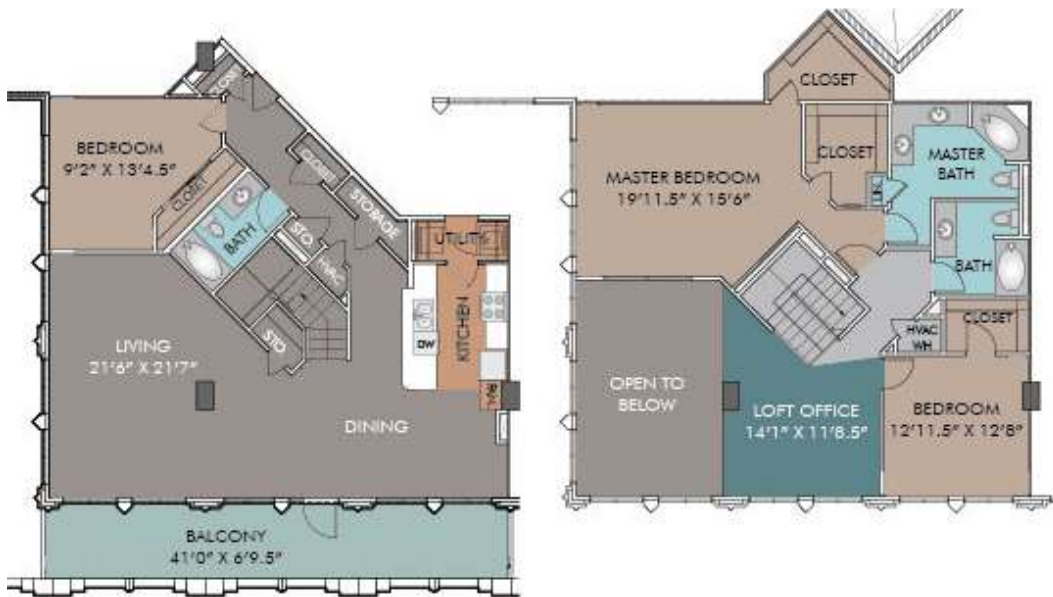

P6

3 BED / 3 BATH

2450

SQ. FT.

INSPIRE
= DOWNTOWN =

100 N Santa Rosa Street | San Antonio, TX 78207

www.inspiredowntownsa.com

Floor plans are artist's rendering. All dimensions are approximate. Actual product and specifications may vary in dimension or detail. Not all features are available in every apartment. Prices and availability are subject to change. Please see a representative for details.