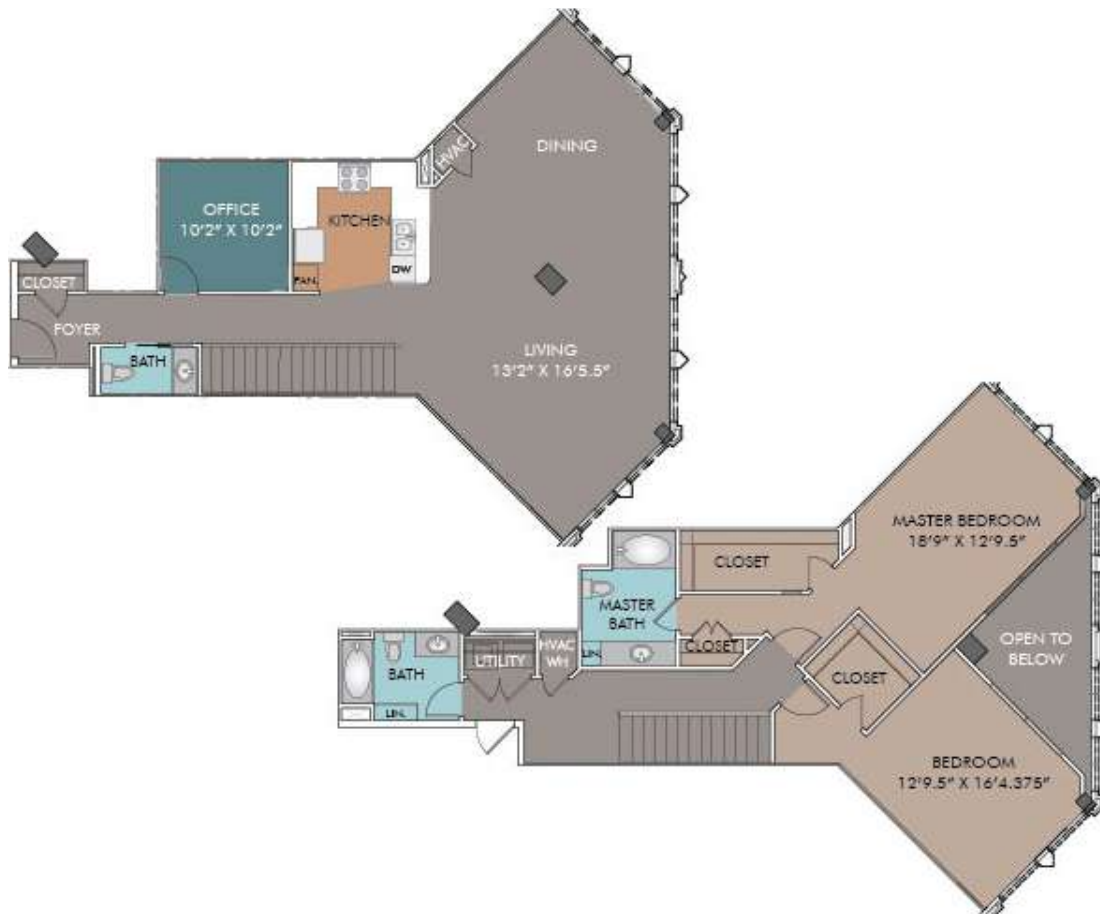

P7

3 BED / 2.5 BATH

2081

SQ. FT.

	100 N Santa Rosa Street San Antonio, TX 78207
	www.inspiredowntownsa.com

Floor plans are artist's rendering. All dimensions are approximate. Actual product and specifications may vary in dimension or detail. Not all features are available in every apartment. Prices and availability are subject to change. Please see a representative for details.