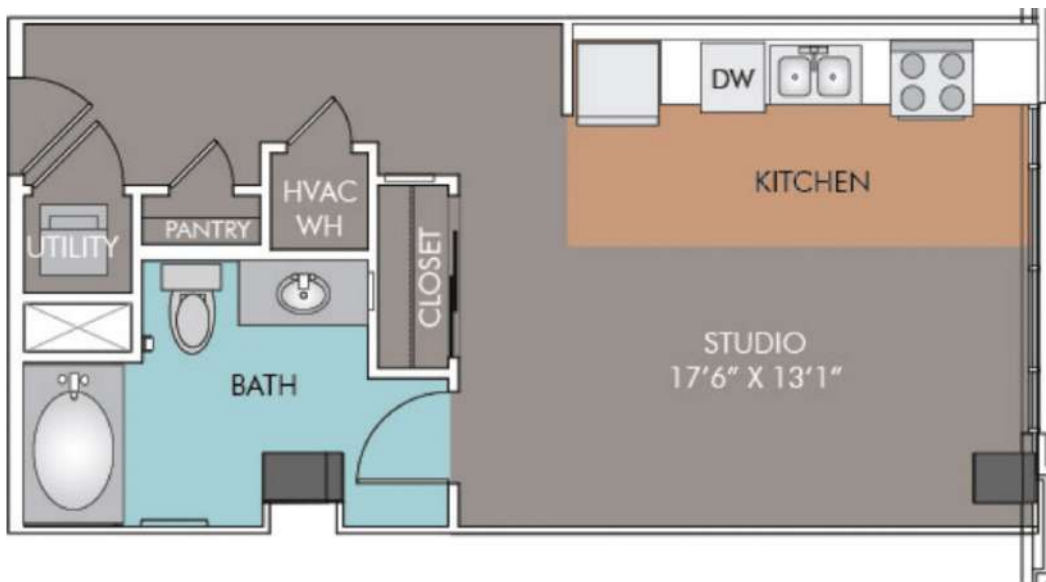

S1

STUDIO / 1 BATH

491

SQ. FT.

	100 N Santa Rosa Street San Antonio, TX 78207
	www.inspiredowntownsa.com

Floor plans are artist's rendering. All dimensions are approximate. Actual product and specifications may vary in dimension or detail. Not all features are available in every apartment. Prices and availability are subject to change. Please see a representative for details.