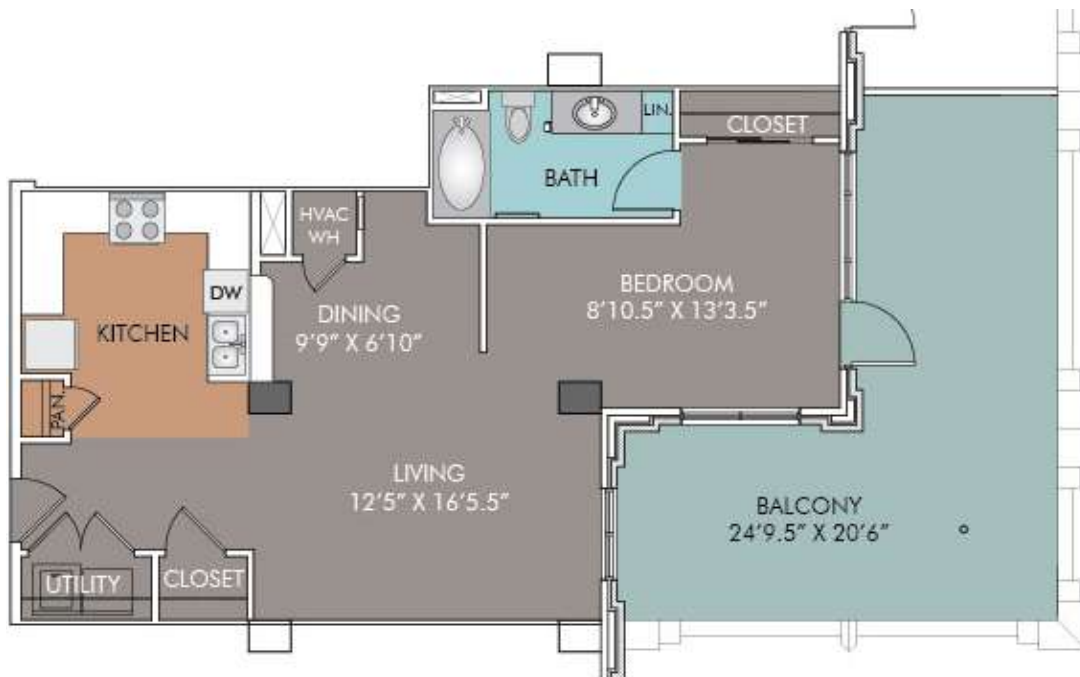

S10

STUDIO / 1 BATH

755

SQ. FT.

	100 N Santa Rosa Street San Antonio, TX 78207
	www.inspiredowntownsa.com

Floor plans are artist's rendering. All dimensions are approximate. Actual product and specifications may vary in dimension or detail. Not all features are available in every apartment. Prices and availability are subject to change. Please see a representative for details.