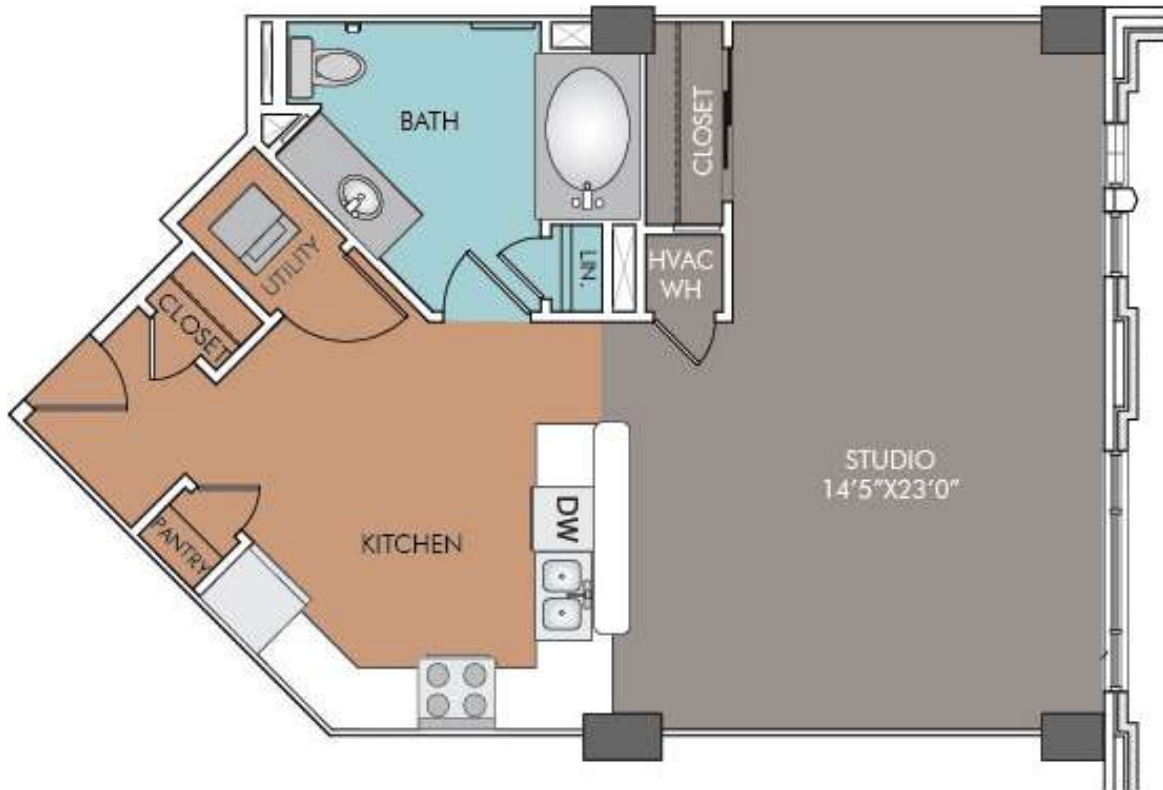

S3

STUDIO / 1 BATH

688

SQ. FT.

INSPIRE
= DOWNTOWN =

100 N Santa Rosa Street | San Antonio, TX 78207

www.inspiredowntownsa.com

Floor plans are artist's rendering. All dimensions are approximate. Actual product and specifications may vary in dimension or detail. Not all features are available in every apartment. Prices and availability are subject to change. Please see a representative for details.