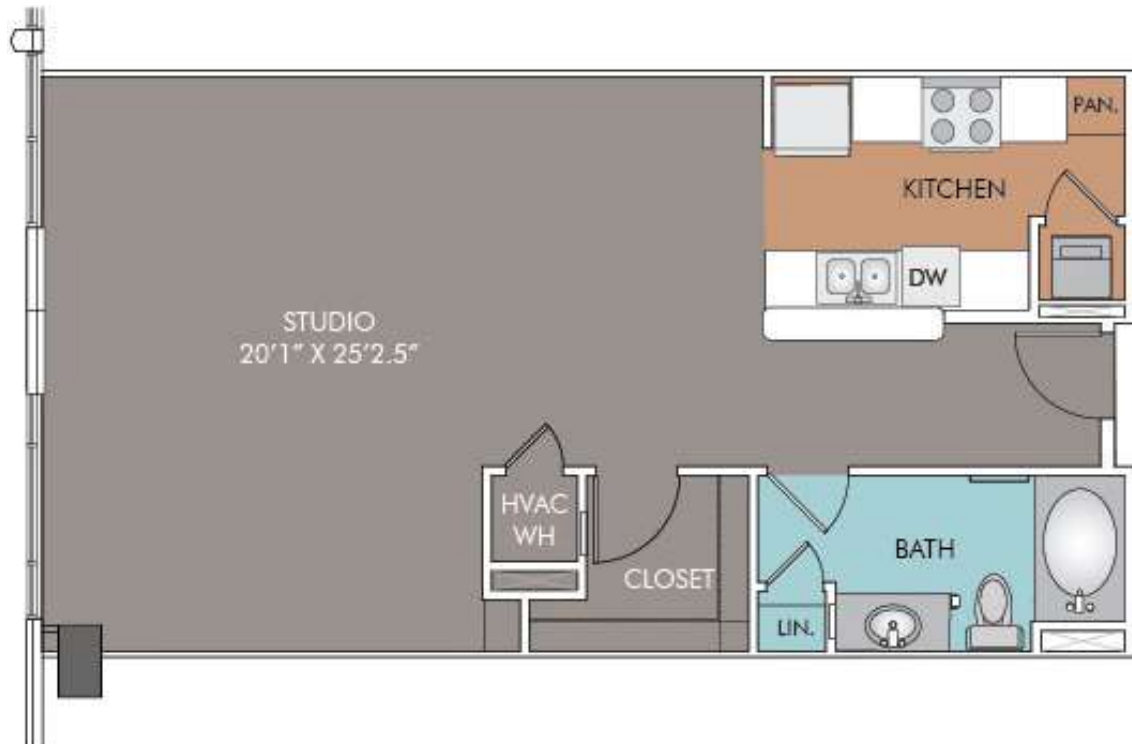

S5

STUDIO / 1 BATH

757

SQ. FT.

INSPIRE
= DOWNTOWN =

100 N Santa Rosa Street | San Antonio, TX 78207

www.inspiredowntownsa.com

Floor plans are artist's rendering. All dimensions are approximate. Actual product and specifications may vary in dimension or detail. Not all features are available in every apartment. Prices and availability are subject to change. Please see a representative for details.