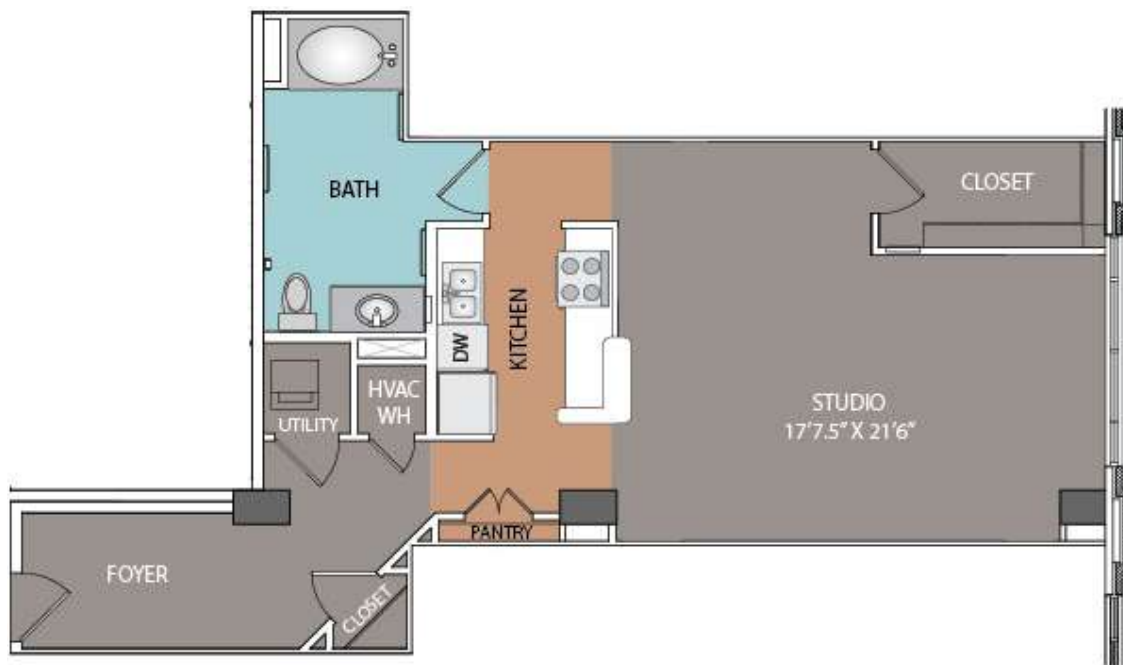

# S6

STUDIO / 1 BATH

# 782

SQ. FT.

INSPIRE  
= DOWNTOWN =

100 N Santa Rosa Street | San Antonio, TX 78207

[www.inspiredowntownsa.com](http://www.inspiredowntownsa.com)

*Floor plans are artist's rendering. All dimensions are approximate. Actual product and specifications may vary in dimension or detail. Not all features are available in every apartment. Prices and availability are subject to change. Please see a representative for details.*