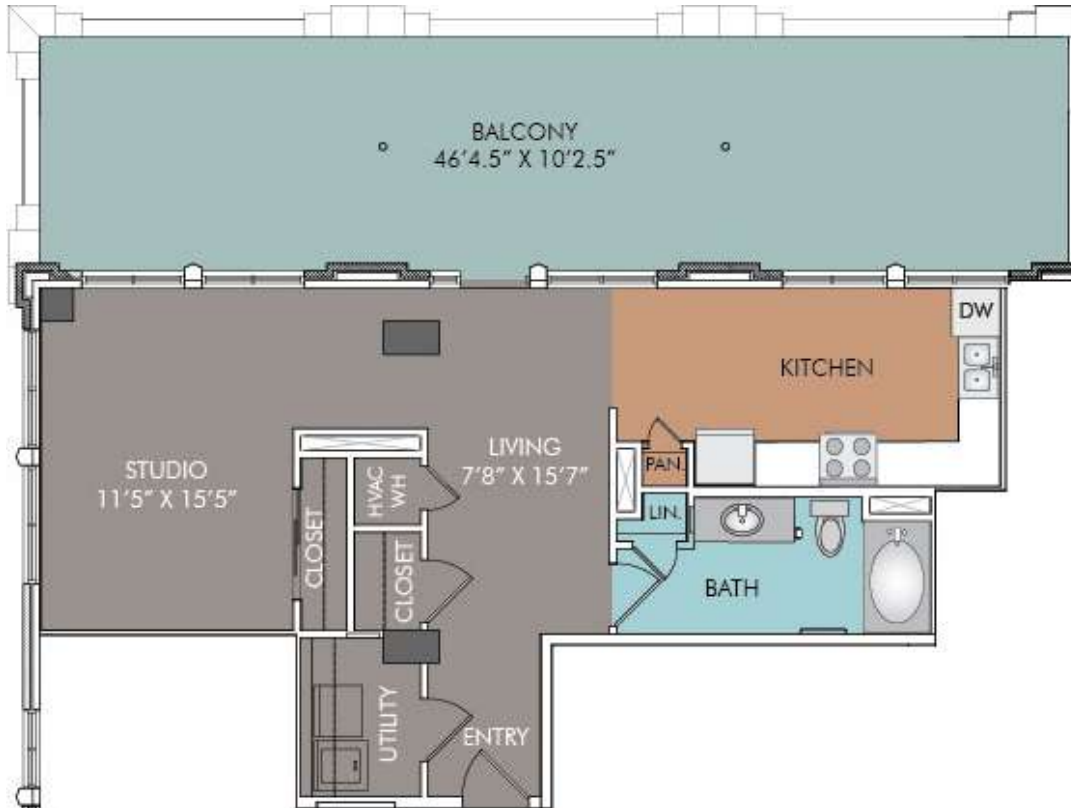

S9-BALCONY

STUDIO / 1 BATH

731

SQ. FT.

	100 N Santa Rosa Street San Antonio, TX 78207
	www.inspiredowntownsa.com

Floor plans are artist's rendering. All dimensions are approximate. Actual product and specifications may vary in dimension or detail. Not all features are available in every apartment. Prices and availability are subject to change. Please see a representative for details.