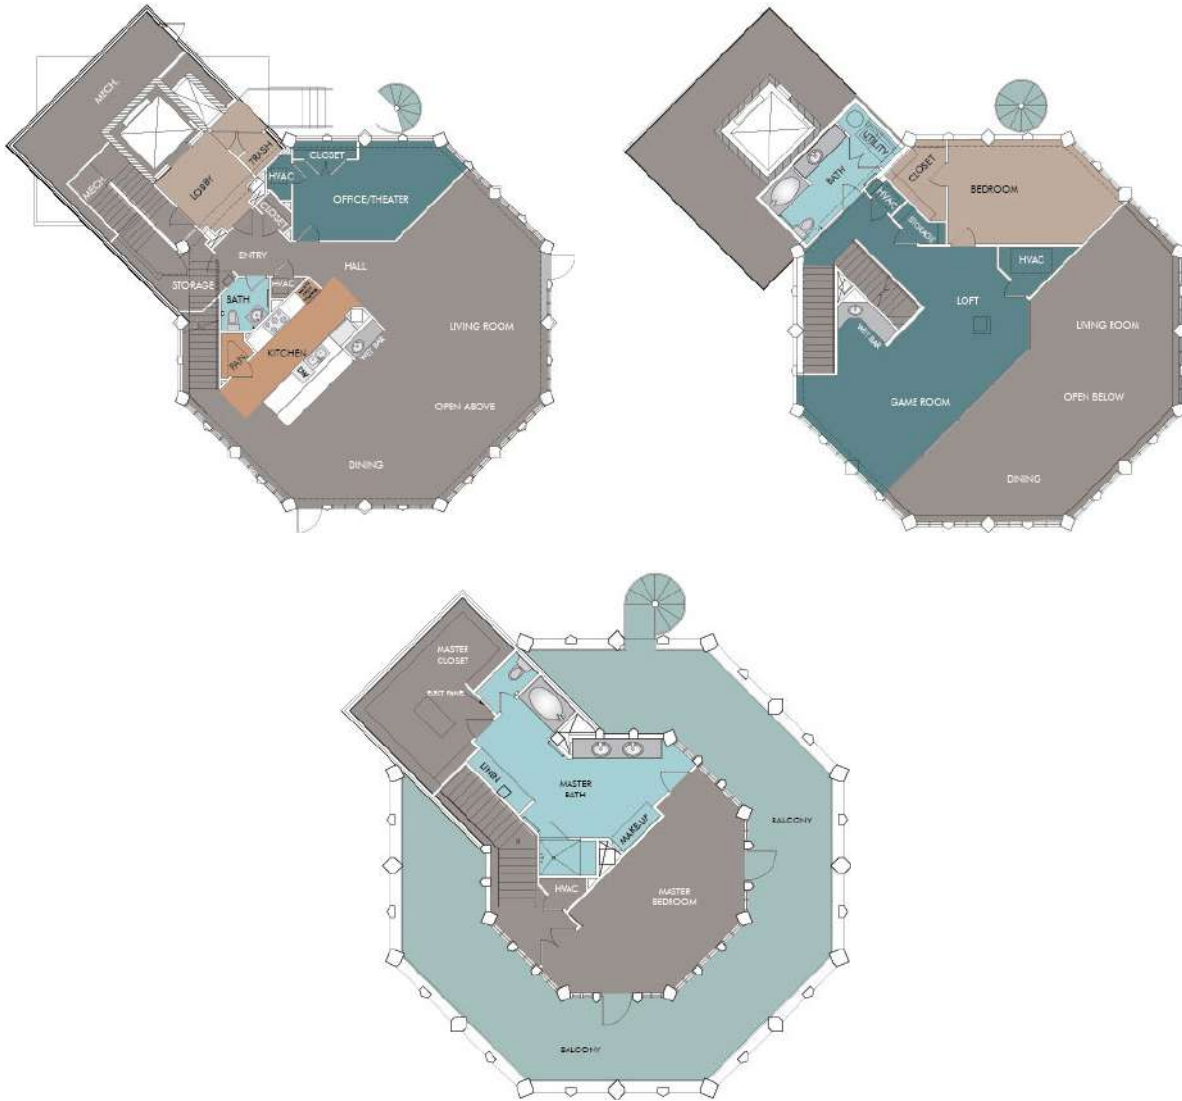

T1

3 BED / 2.5 BATH

3703

SQ. FT.

INSPIRE
= DOWNTOWN =

100 N Santa Rosa Street | San Antonio, TX 78207

www.inspiredowntownsa.com

Floor plans are artist's rendering. All dimensions are approximate. Actual product and specifications may vary in dimension or detail. Not all features are available in every apartment. Prices and availability are subject to change. Please see a representative for details.